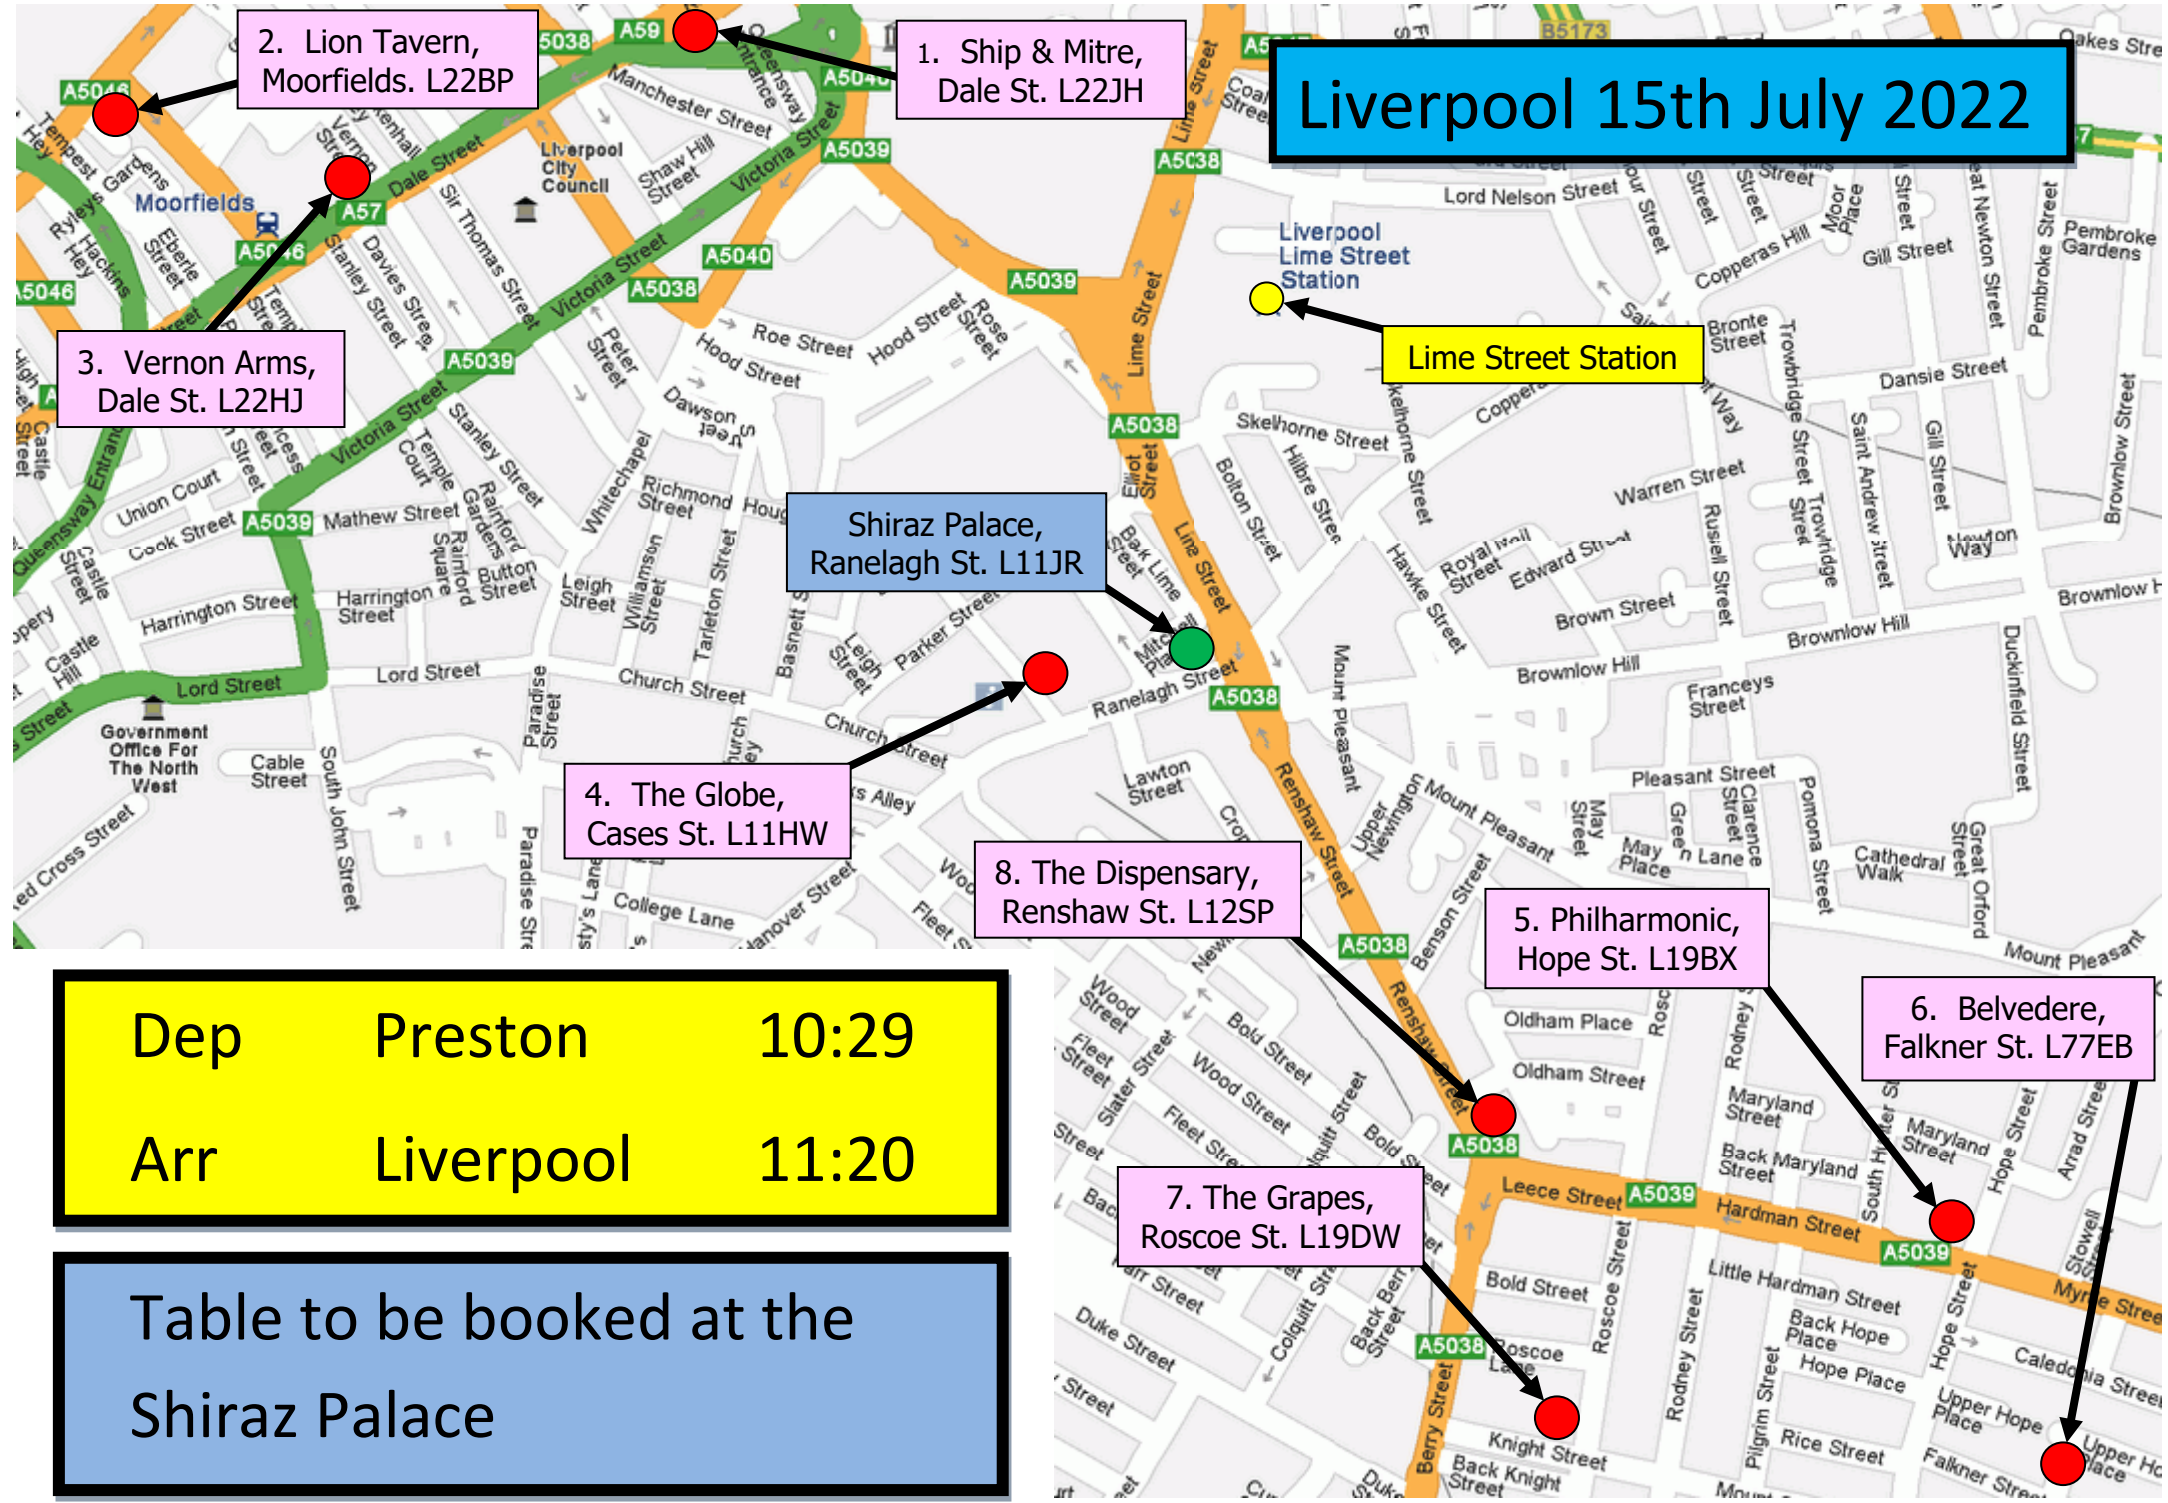

# Liverpool 15th July 2022

1. Ship & Mitre,  
Dale St. L22JH

2. Lion Tavern,  
Moorfields. L22BP

3. Vernon Arms,  
Dale St. L22HJ

Shiraz Palace,  
Ranelagh St. L11JR

4. The Globe,  
Cases St. L11HW

8. The Dispensary,  
Renshaw St. L12SP

5. Philharmonic,  
Hope St. L19BX

6. Belvedere,  
Falkner St. L77EB

7. The Grapes,  
Roscoe St. L19DW

Dep	Preston	10:29
Arr	Liverpool	11:20

Table to be booked at the  
Shiraz Palace