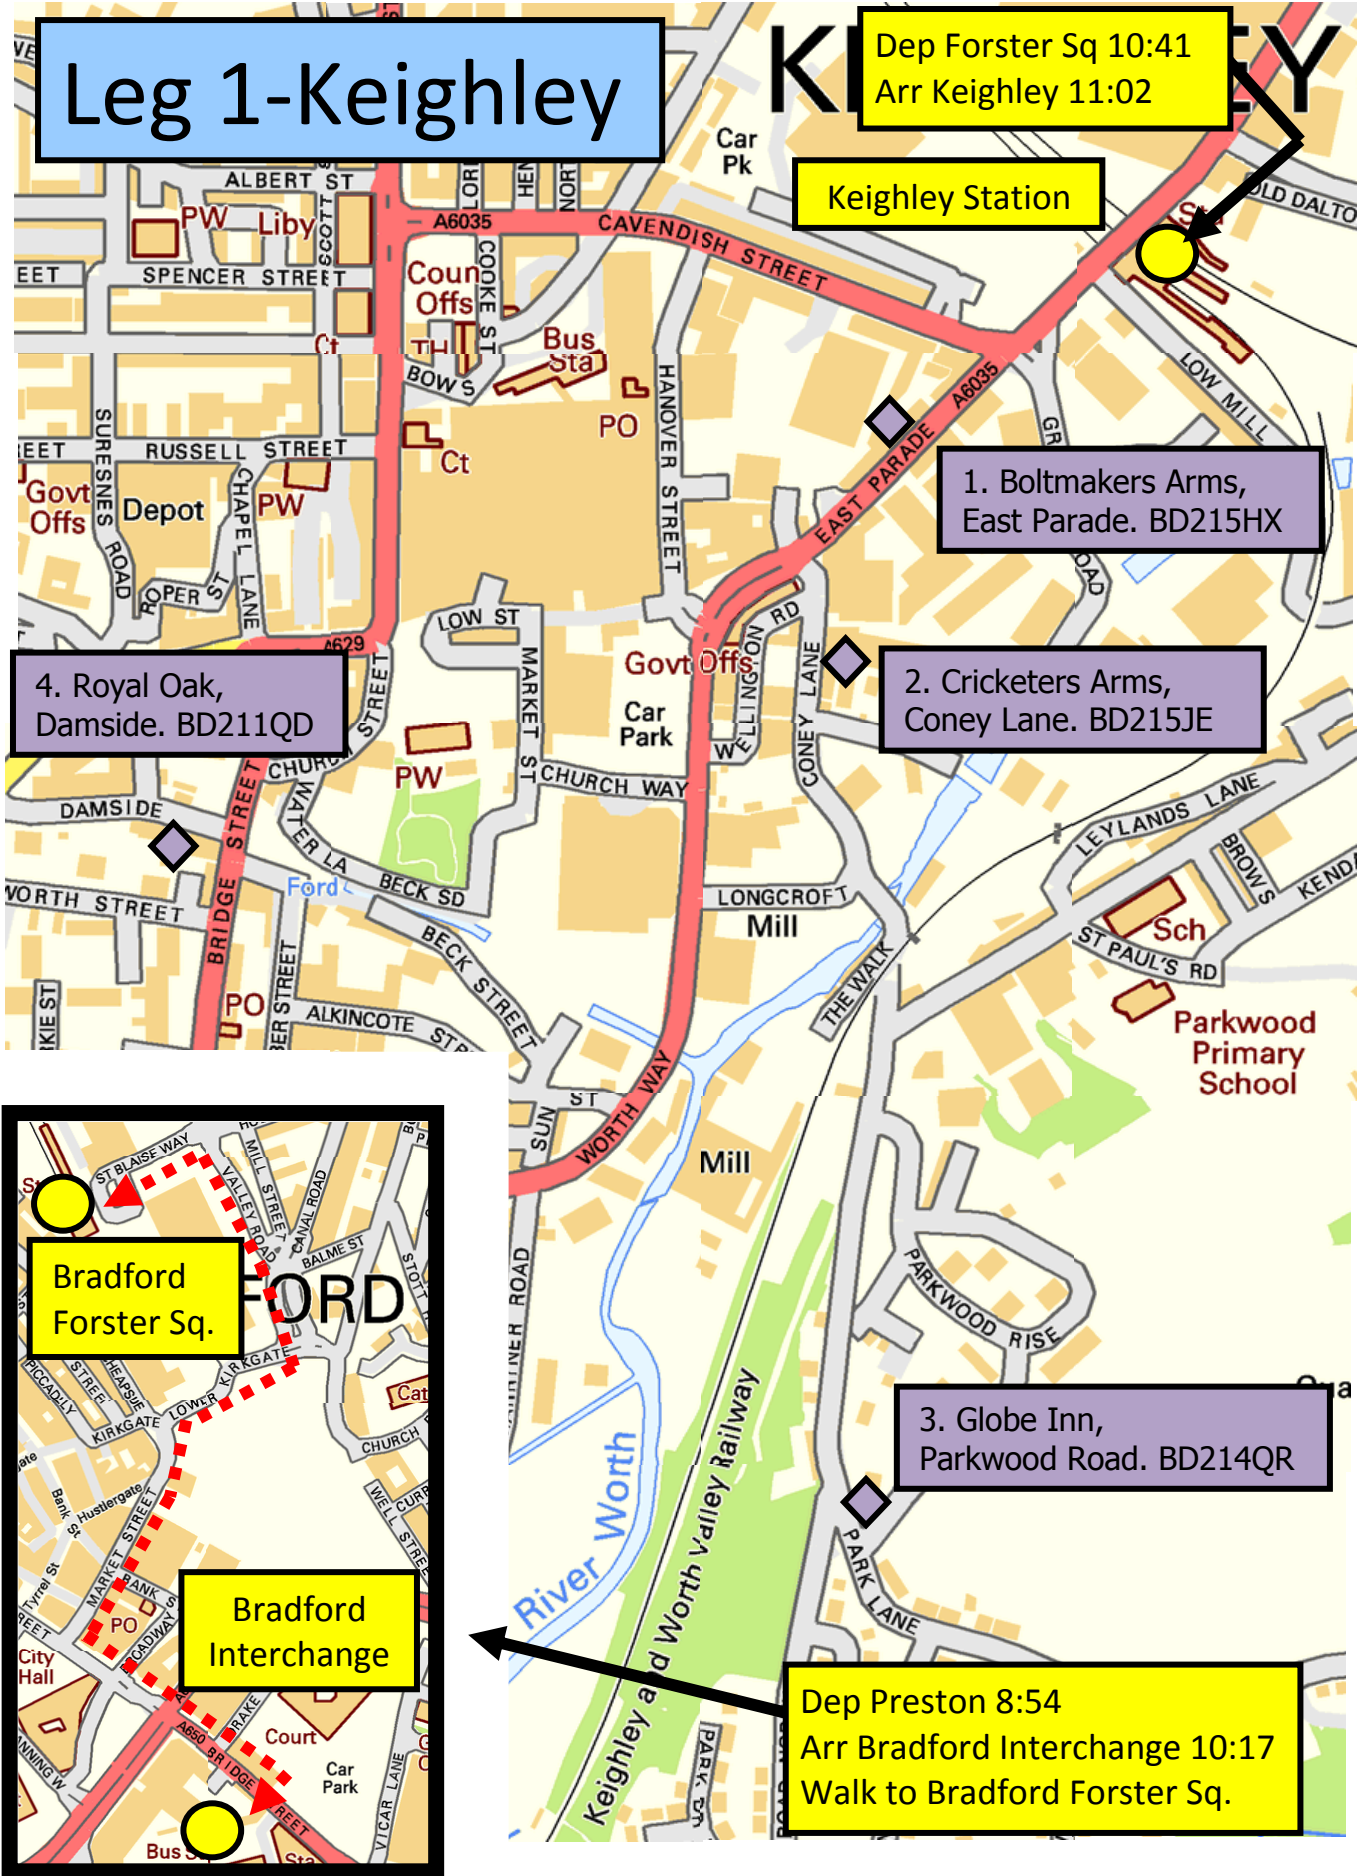

Leg 1-Keighley

Dep Forster Sq 10:41
Arr Keighley 11:02

Keighley Station

1. Boltmakers Arms,
East Parade. BD215HX

2. Cricketers Arms,
Coney Lane. BD215JE

4. Royal Oak,
Damside. BD211QD

3. Globe Inn,
Parkwood Road. BD214QR

Dep Preston 8:54
Arr Bradford Interchange 10:17
Walk to Bradford Forster Sq.

Leg 2-Saltaire/Shipleigh

Arrive at Saltaire Station then proceed to Fanny's Alehouse

5. Fanny's Alehouse, Saltaire Road. BD183JN

6. Victoria Hotel, Saltaire Road. BD183JF

7. The Shipleigh Pride, Saltaire Road. BD183HH

Leave The Shipleigh Pride & proceed to Shipleigh Station.

Shipleigh Station

Leg 3-Bradford

9. New Beehive,
Westgate. BD13AA

8. Fighting Cock,
Preston Street.
BD71JE

10. Castle Hotel.
Grattan Rd. BD12LU

Bradford
Forster Sq.

Arrive at Forster Sq.
proceed to Karachi
Restaurant.

11. Shoulder of Mutton.
Kirkgate. BD11QL

Bradford
Interchange