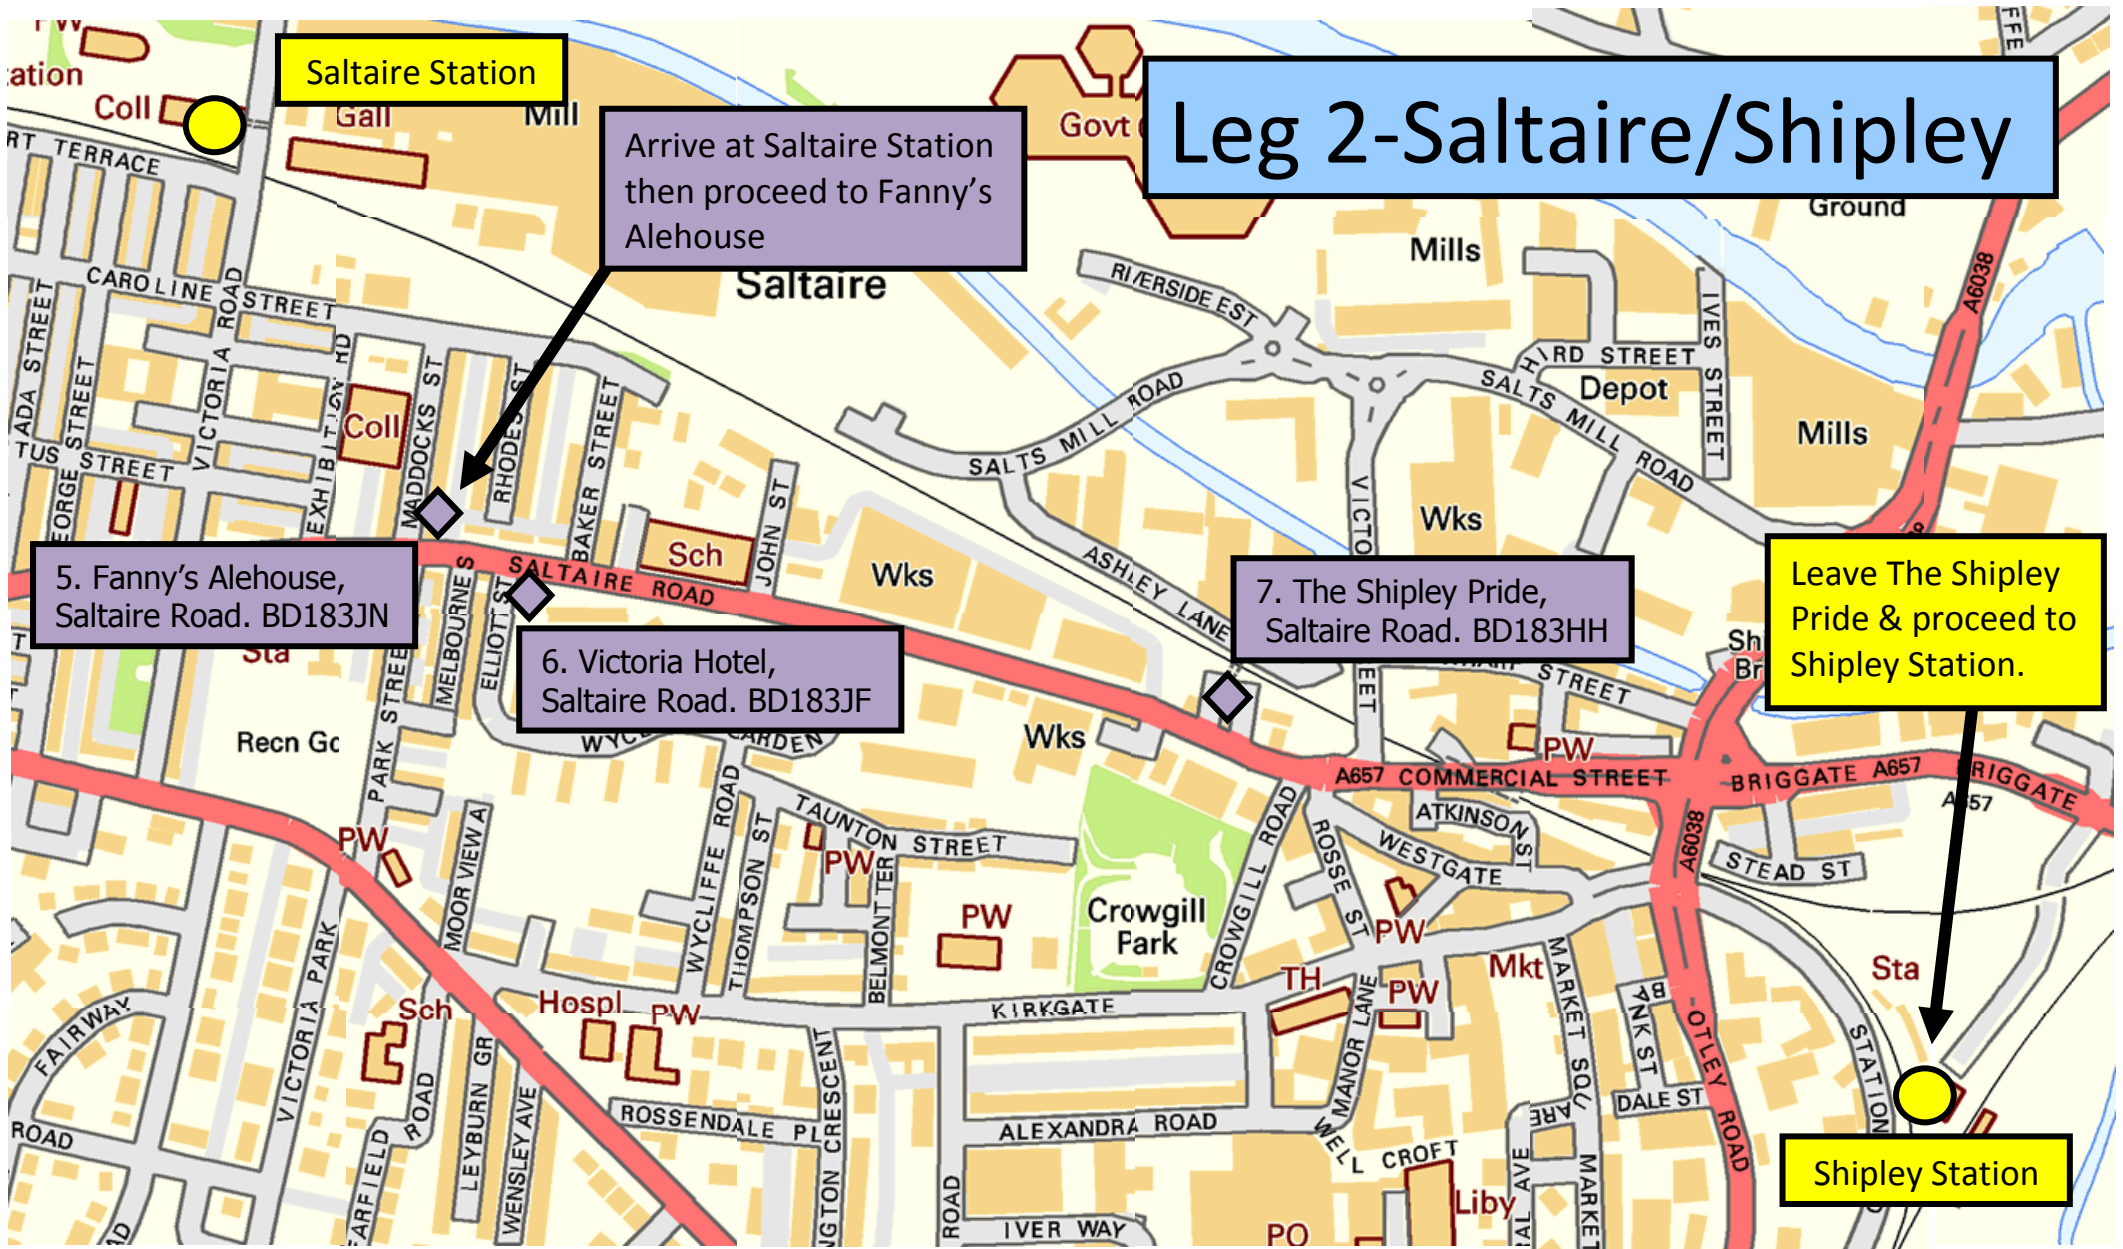

Leg 1-Keighley

Dep Forster Sq 10:41
Arr Keighley 11:02

Keighley Station

1. Boltmakers Arms,
East Parade. BD215HX

2. Cricketers Arms,
Coney Lane. BD215JE

4. Royal Oak,
Damside. BD211QD

3. Globe Inn,
Parkwood Road. BD214QR

Dep Preston 8:54
Arr Bradford Interchange 10:17
Walk to Bradford Forster Sq.

Leg 2-Saltaire/Shipleigh

Arrive at Saltaire Station then proceed to Fanny's Alehouse

5. Fanny's Alehouse, Saltaire Road. BD183JN

6. Victoria Hotel, Saltaire Road. BD183JF

7. The Shipleigh Pride, Saltaire Road. BD183HH

Leave The Shipleigh Pride & proceed to Shipleigh Station.

Shipleigh Station

Leg 3-Bradford

9. New Beehive,
Westgate. BD13AA

8. Fighting Cock,
Preston Street.
BD71JE

10. Castle Hotel.
Grattan Rd. BD12LU

Bradford
Forster Sq.

Arrive at Forster Sq.
proceed to Karachi
Restaurant.

11. Shoulder of Mutton.
Kirkgate. BD11QL

Bradford
Interchange