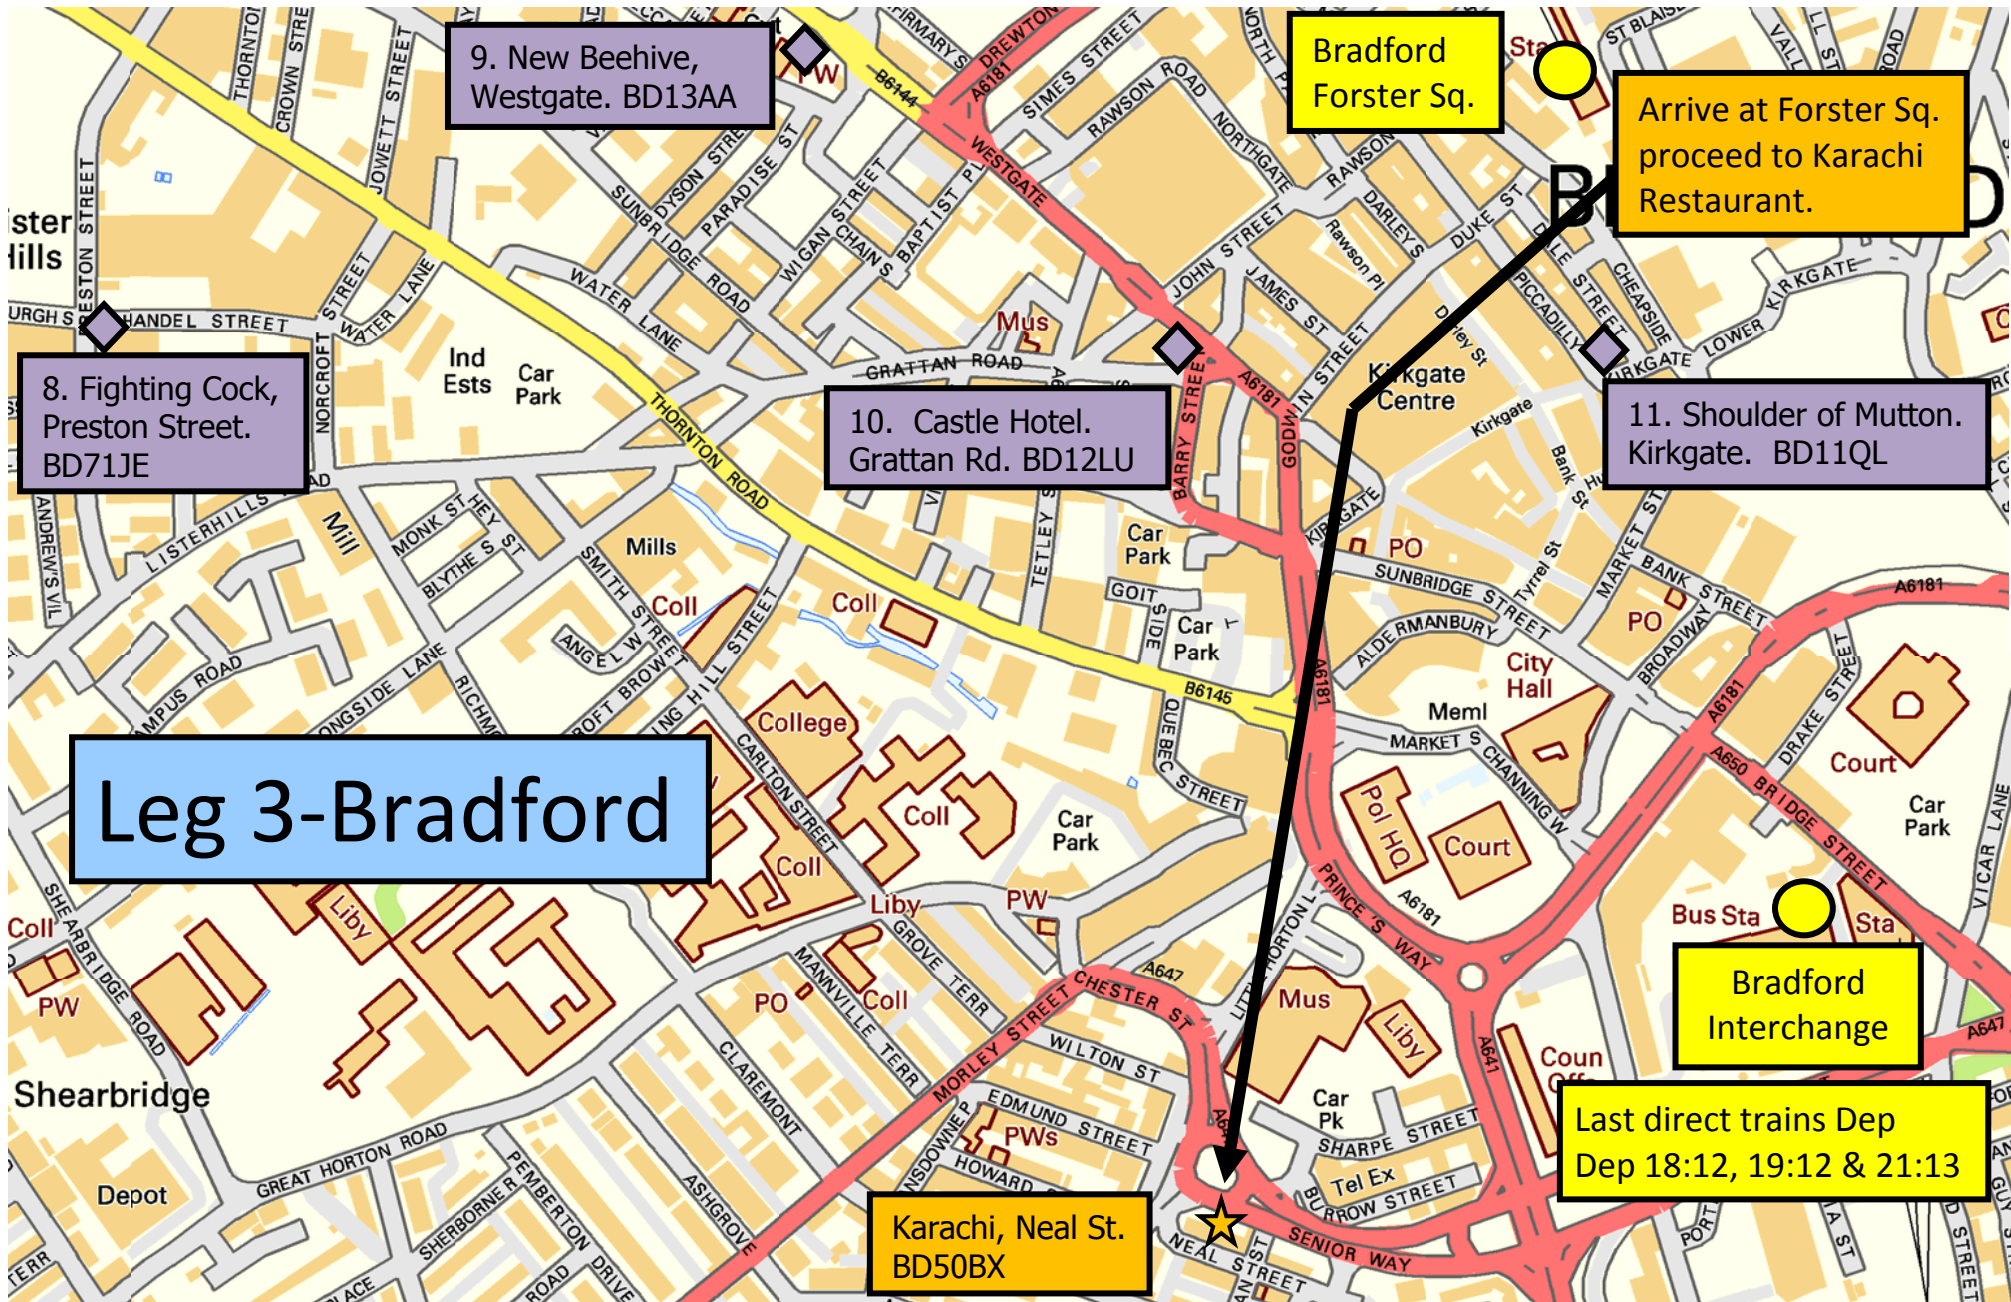

Leg 1-Keighley

Dep Forster Sq 10:41
Arr Keighley 11:02

Keighley Station

1. Boltmakers Arms,
East Parade. BD215HX

2. Cricketers Arms,
Coney Lane. BD215JE

4. Royal Oak,
Damside. BD211QD

3. Globe Inn,
Parkwood Road. BD214QR

Dep Preston 8:54
Arr Bradford Interchange 10:17
Walk to Bradford Forster Sq.

Leg 2-Saltaire/Shipleigh

Arrive at Saltaire Station then proceed to Fanny's Alehouse

5. Fanny's Alehouse, Saltaire Road. BD183JN

6. Victoria Hotel, Saltaire Road. BD183JF

7. The Shipleigh Pride, Saltaire Road. BD183HH

Leave The Shipleigh Pride & proceed to Shipleigh Station.

Shipleigh Station

Leg 3-Bradford

9. New Beehive,
Westgate. BD13AA

8. Fighting Cock,
Preston Street.
BD71JE

10. Castle Hotel.
Grattan Rd. BD12LU

Bradford
Forster Sq.

Arrive at Forster Sq.
proceed to Karachi
Restaurant.

11. Shoulder of Mutton.
Kirkgate. BD11QL

Bradford
Interchange