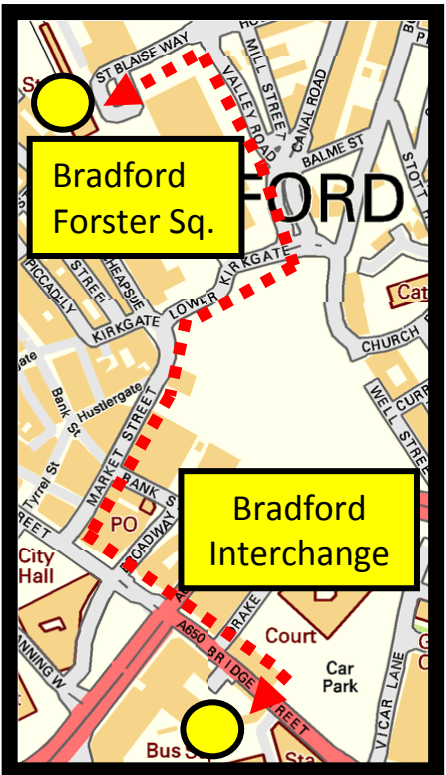

Leg 1-Keighley

Dep Forster Sq 10:41
Arr Keighley 11:02

Keighley Station

1. Boltmakers Arms,
East Parade. BD215HX

2. Cricketers Arms,
Coney Lane. BD215JE

4. Royal Oak,
Damside. BD211QD

3. Globe Inn,
Parkwood Road. BD214QR

Dep Preston 8:54
Arr Bradford Interchange 10:17
Walk to Bradford Forster Sq.

Leg 2-Saltaire/Shipleigh

Arrive at Saltaire Station then proceed to Fanny's Alehouse

5. Fanny's Alehouse, Saltaire Road. BD183JN

6. Victoria Hotel, Saltaire Road. BD183JF

7. The Shipleigh Pride, Saltaire Road. BD183HH

Leave The Shipleigh Pride & proceed to Shipleigh Station.

Shipleigh Station

Leg 3-Bradford

9. New Beehive,
Westgate. BD13AA

8. Fighting Cock,
Preston Street.
BD71JE

10. Castle Hotel.
Grattan Rd. BD12LU

Bradford
Forster Sq.

Arrive at Forster Sq.
proceed to Karachi
Restaurant.

11. Shoulder of Mutton.
Kirkgate. BD11QL

Bradford
Interchange