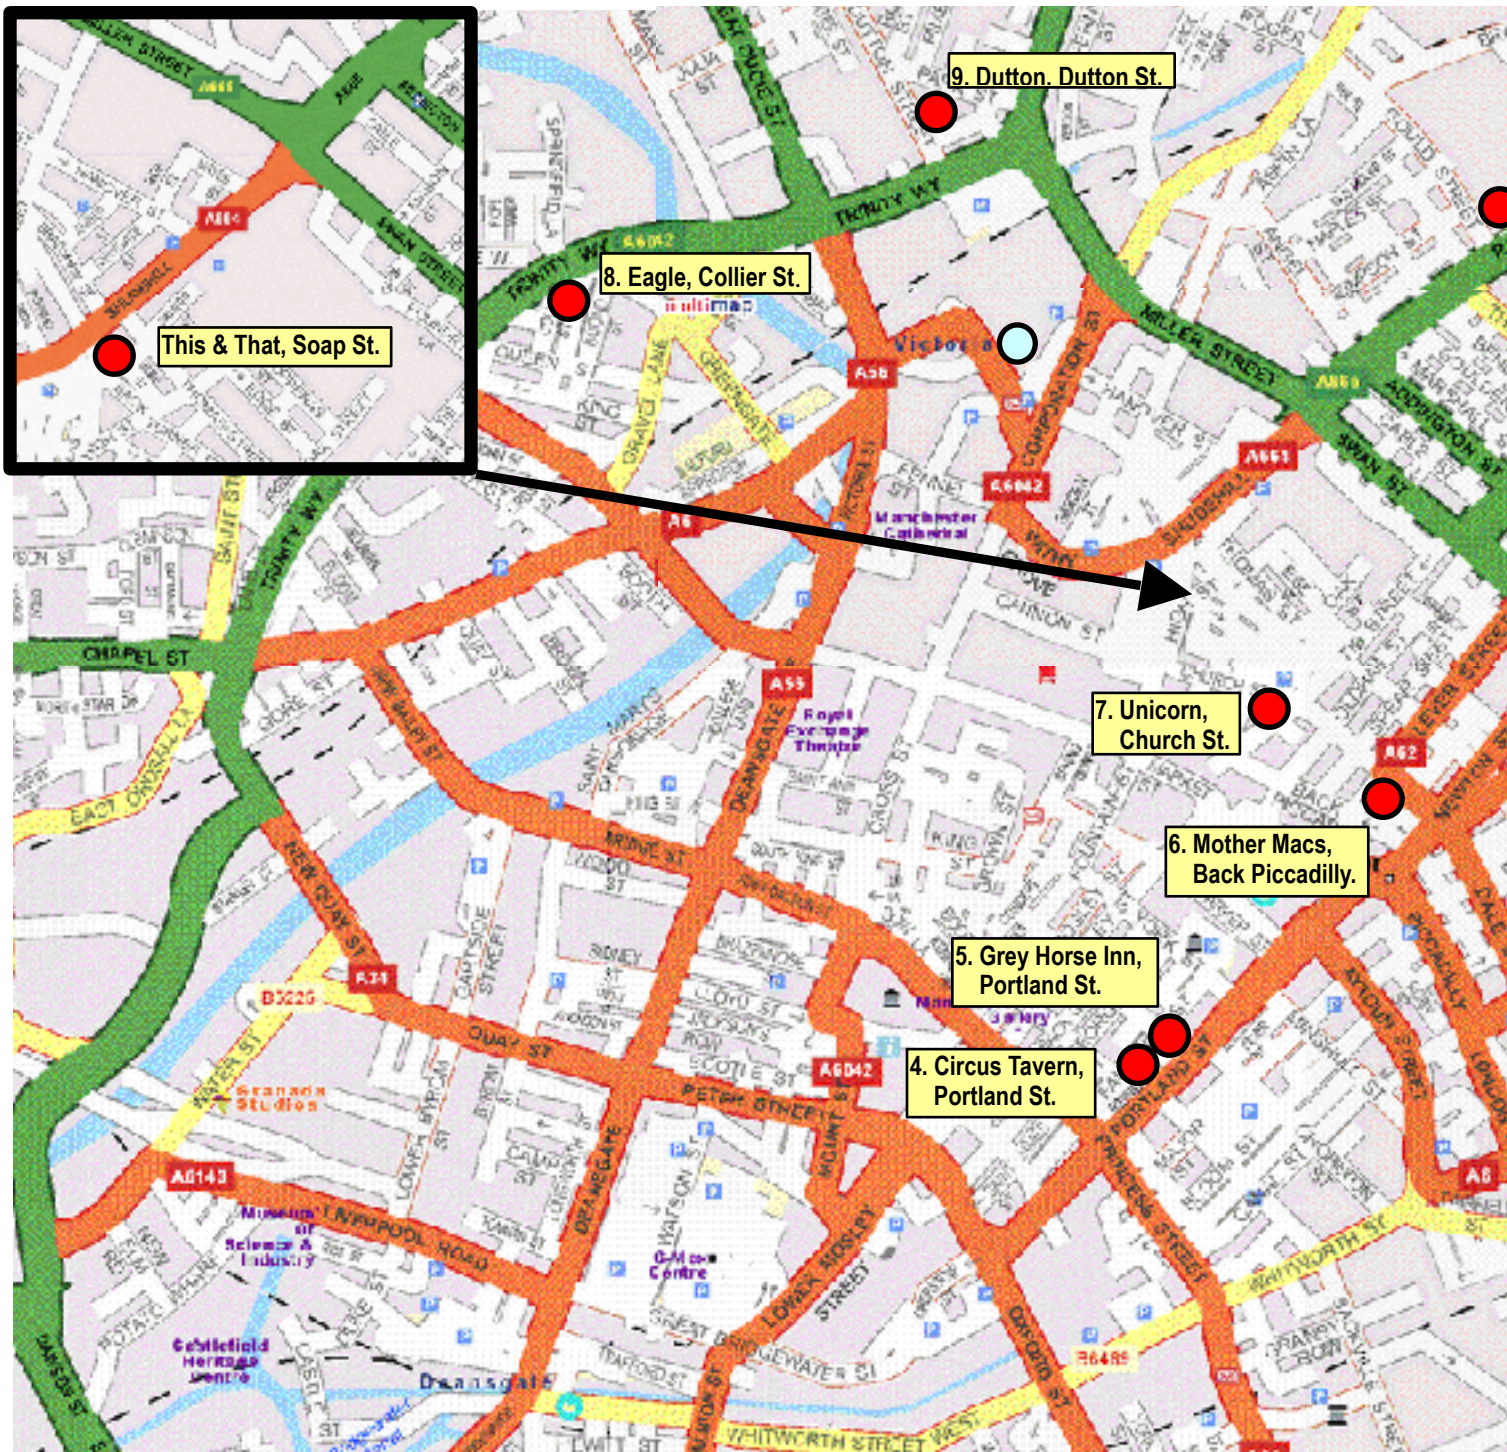

# Manchester 27th November 2009

## Trains Outward

Depart	Preston	10:10
Arrive	Oxford Road	10:52
Depart	Blackburn	10:03
Arrive	Bolton	10:30
Depart	Bolton	10:35
Arrive	Oxford Road.	10:52

Trains

Dep Blackpool 09:42  
 Arr Preston 10:06

Dep Preston 10:24  
 Arr Bolton 10:44  
 Dep Bolton 10:50  
 Arr Salford Central 11:09

Dep Blackburn 10:00  
 Arr Salford Central 10:45